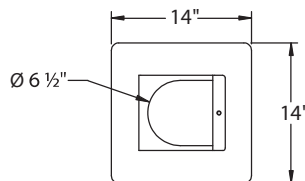

HAND SANITATION

53178 • Dispenser Stand

53179 • Hand Sanitizer Stand

Portable, Heavy Duty Hand Sanitation Stands.

Primary Grade, Aluminum Construction
Stand Dimensions are 14" x 14" (base) x 48" (height)

- Base is constructed of 1/4" aluminum plate, mounting brackets are 1/8" aluminum sheet, 53178 has two mounting holes, 64mm on center.
- Does not include hand sanitizer, soap or dispenser.
- Comes knocked-down for freight savings.
- easy to assemble.
- Suitable for high traffic areas.

a. 53178

b. 53179

Model No.	Holds	Overall W-H-D	Bracket W-H	Ship Lbs.	Price	LP Price
a. 53178*	Dispenser	14" x 48" x 14"	6" x 14 1/2"	8	\$ 332.50	\$166.25
b. 53179	Hand Sanitizer	14" x 48" x 14"	7 1/2" x 14 5/8"	10	\$ 383.75	\$191.90