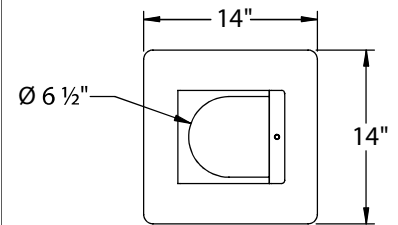

HAND SANITATION

53178 • Dispenser Stand

53179 • Hand Sanitizer Stand

Portable, Heavy Duty Hand Sanitation Stands.

Primary Grade, Aluminum Construction
Stand Dimensions are 14" x 14" (base) x 48" (height)

- Base is constructed of 1/4" aluminum plate, mounting brackets are 1/8" aluminum sheet, 53178 has two mounting holes, 64mm on center.
- Does not include hand sanitizer, soap or dispenser.
- Comes knocked-down for freight savings.
- easy to assemble.
- Suitable for high traffic areas.

a. 53178

b. 53179

Model No.	Holds	Overall W-H-D	Bracket W-H	Ship Lbs.	Price	LP Price
a. 53178*	Dispenser	14" x 48" x 14"	6" x 14 1/2"	8	\$ 332.50	\$166.25
b. 53179	Hand Sanitizer	14" x 48" x 14"	7 1/2" x 14 5/8"	10	\$ 383.75	\$191.90